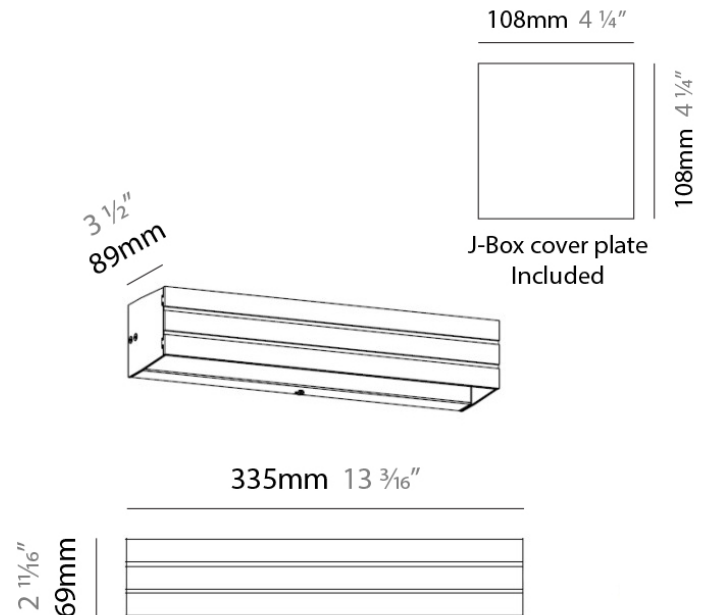

PARALLEL SURFACE

D93024

PROJECT	
TYPE	
NOTES	
QUANTITY	
DATE	

GENERAL

Series: Paral.Lel
Brand: Milan
Division: Design
Mounting Type: Surface
Mounting Location: Wall
Subcategory: Wall Effect

PHYSICAL

Shape: Rectangle
Length (mm): 335
Length (in): 13 ³/₁₆"
Height (mm): 69
Height (in): 2 ¹¹/₁₆"
Extension (mm): 89
Extension (in): 3 ¹/₂"
Weight (kg): 1.63
Weight (lbs): 3.6
Fixture Material: Metal

ELECTRICAL

Number of Lamps: 3
Lamp Type: LED Retrofit
Lamp Shape: T4
Bulb Included: Bulb Not Included
Total Output Wattage (W): 6
Max. Wattage Per Lamp (W): 3
Lamp Base: G9
Input Voltage (V): 120

LED

OPTICAL

RATINGS AND CERTIFICATIONS

Certified By: CSA Certified to UL and CSA Standards
IP rating: IP20