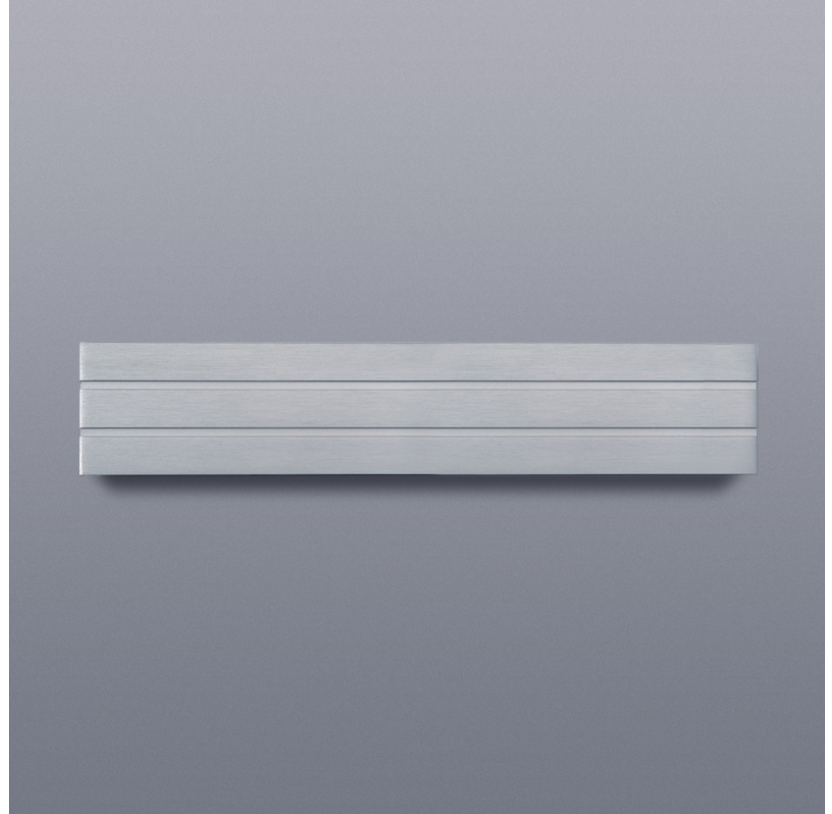

PARALLEL SURFACE

D93024

PROJECT	
TYPE	
NOTES	
QUANTITY	
DATE	

GENERAL

Series: Paral.Lel
Brand: Milan
Division: Design
Mounting Type: Surface
Mounting Location: Wall
Subcategory: Wall Effect

PHYSICAL

Shape: Rectangle
Length (mm): 335
Length (in): 13 ³/₁₆"
Height (mm): 69
Height (in): 2 ¹¹/₁₆"
Extension (mm): 89
Extension (in): 3 ¹/₂"
Weight (kg): 1.63
Weight (lbs): 3.6
Fixture Material: Metal

ELECTRICAL

Number of Lamps: 3
Lamp Type: LED Retrofit
Lamp Shape: T4
Bulb Included: Bulb Not Included
Total Output Wattage (W): 6
Max. Wattage Per Lamp (W): 3
Lamp Base: G9
Input Voltage (V): 120

LED

OPTICAL

RATINGS AND CERTIFICATIONS

Certified By: CSA Certified to UL and CSA Standards
IP rating: IP20